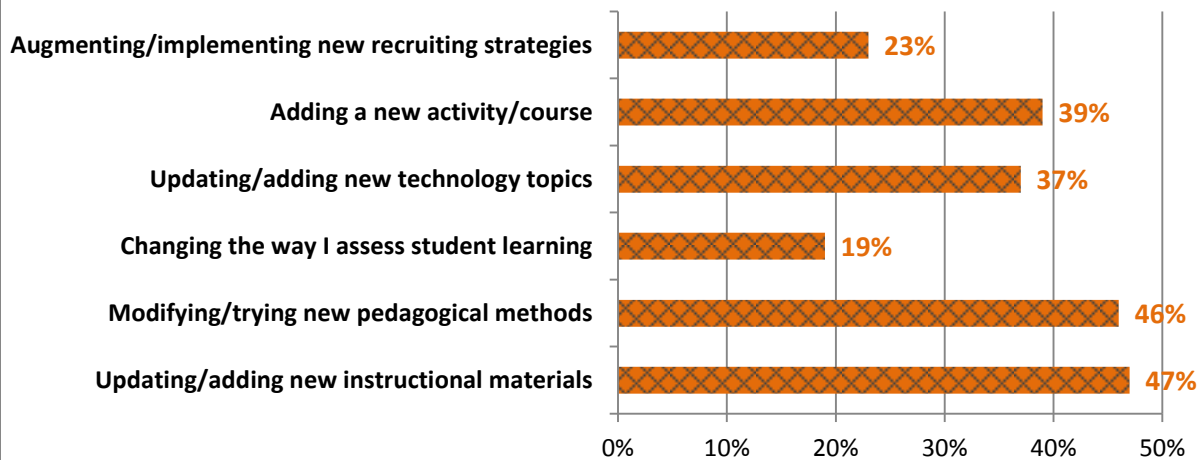

MATEC NETWORKS NATIONAL RESOURCE CENTER

NETWORKS

**Results based on responses of 287 attendees, from 10 webinars, during the 2011 annual reporting period.*

I FOUND THE OVERALL PRESENTATION AND CONTENT OF THIS WEBINAR VALUABLE ENOUGH TO SHARE WITH MY COLLEAGUES:

NETWORKS

**Results based on responses of 191 attendees, from 7 webinars, during the 2011 annual reporting period.*

AS A RESULT OF ATTENDING THIS NETWORKS WEBINAR, I ANTICIPATE:

NETWORKS

**Results based on responses of 191 attendees, from 7 webinars, during the 2011 reporting period.*