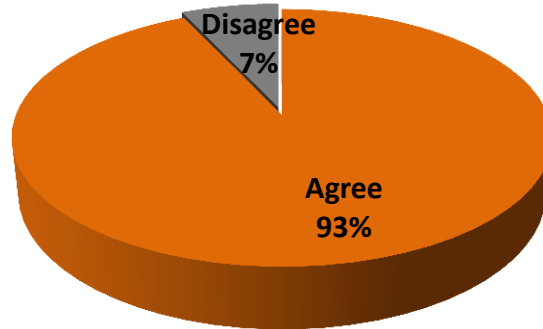

MATEC NETWORKS NATIONAL RESOURCE CENTER

NETWORKS

**Results based on responses of 287 attendees, from 10 webinars, during the 2011 annual reporting period.*

I FOUND THE OVERALL PRESENTATION AND CONTENT OF THIS WEBINAR VALUABLE ENOUGH TO SHARE WITH MY COLLEAGUES:

NETWORKS

**Results based on responses of 191 attendees, from 7 webinars, during the 2011 annual reporting period.*

AS A RESULT OF ATTENDING THIS NETWORKS WEBINAR, I ANTICIPATE:

NETWORKS

**Results based on responses of 191 attendees, from 7 webinars, during the 2011 reporting period.*