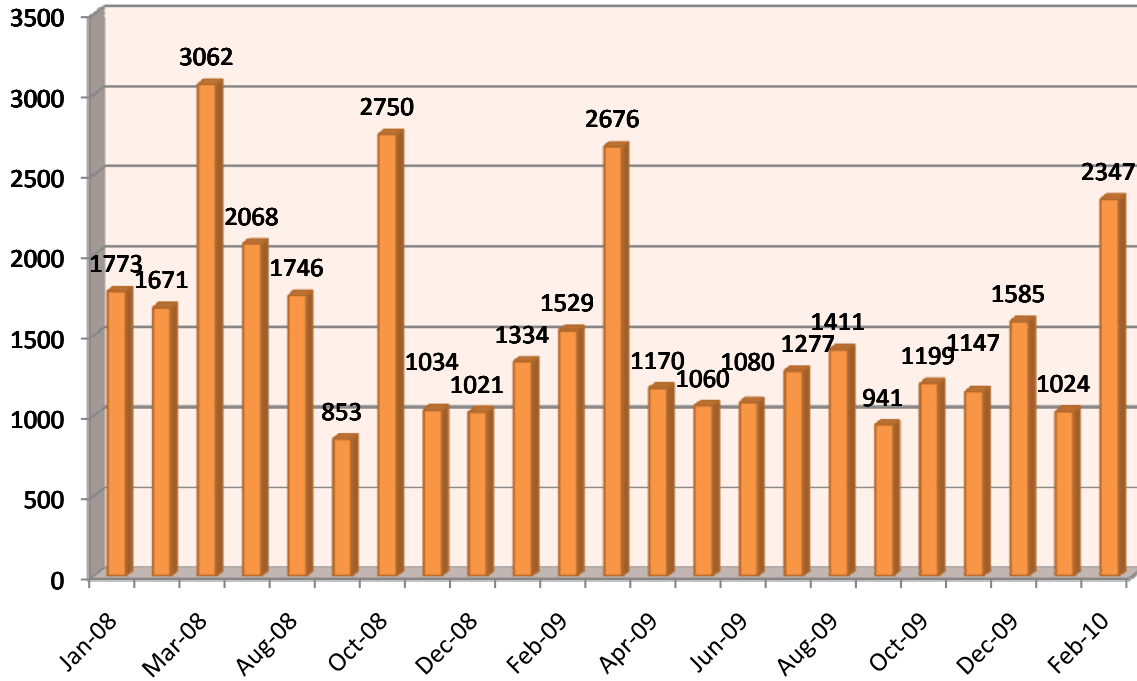

## NetWorks February 10 Dashboard

## Full Record Visits

### Resources Added and Total