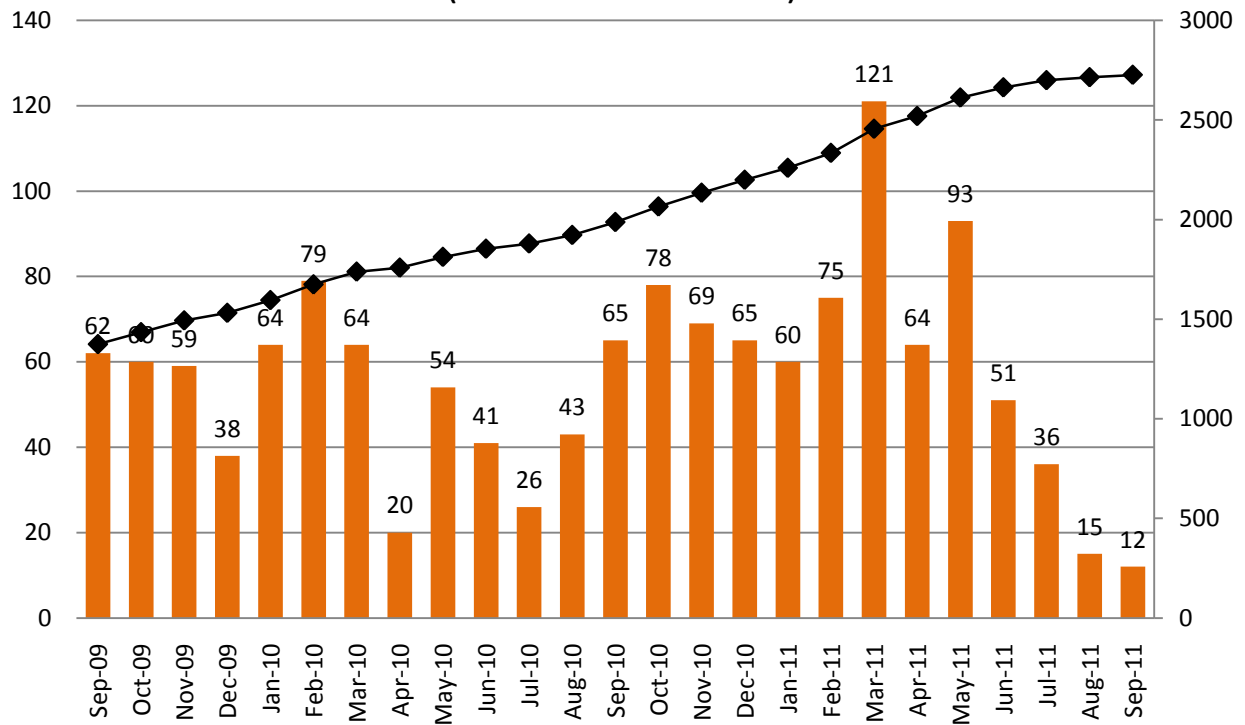

New NetWorks Digital Library Registrants (Users to Date 2726)