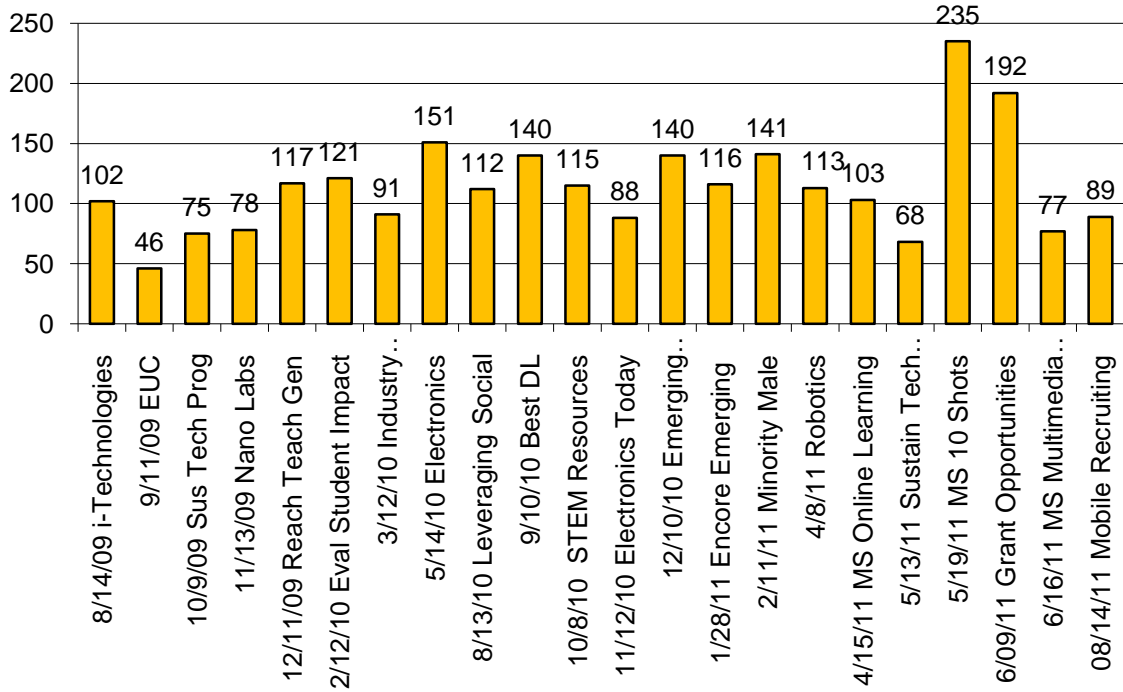

NetWorks Webinar Registrants (Grand Total 4238)