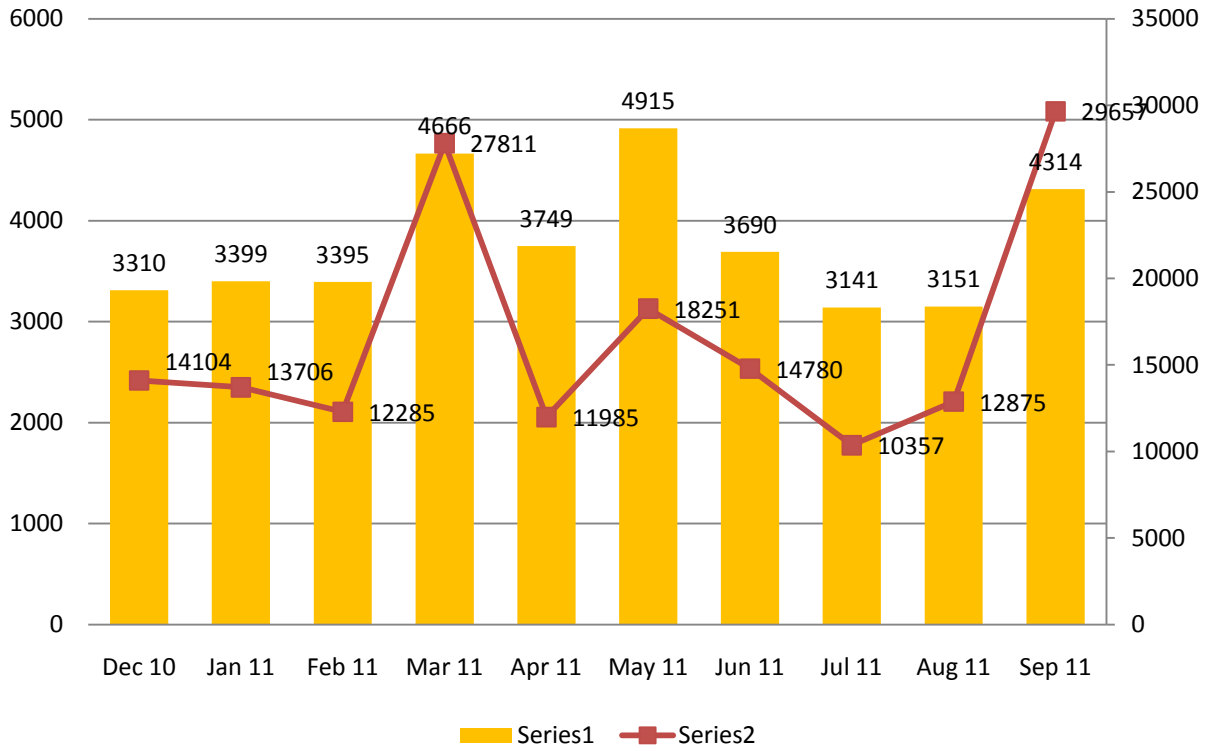

## www.matecnetworks.org Visits & Page Views (no bots)

## Digital Library Resources Added Per Month and Cumulative Total