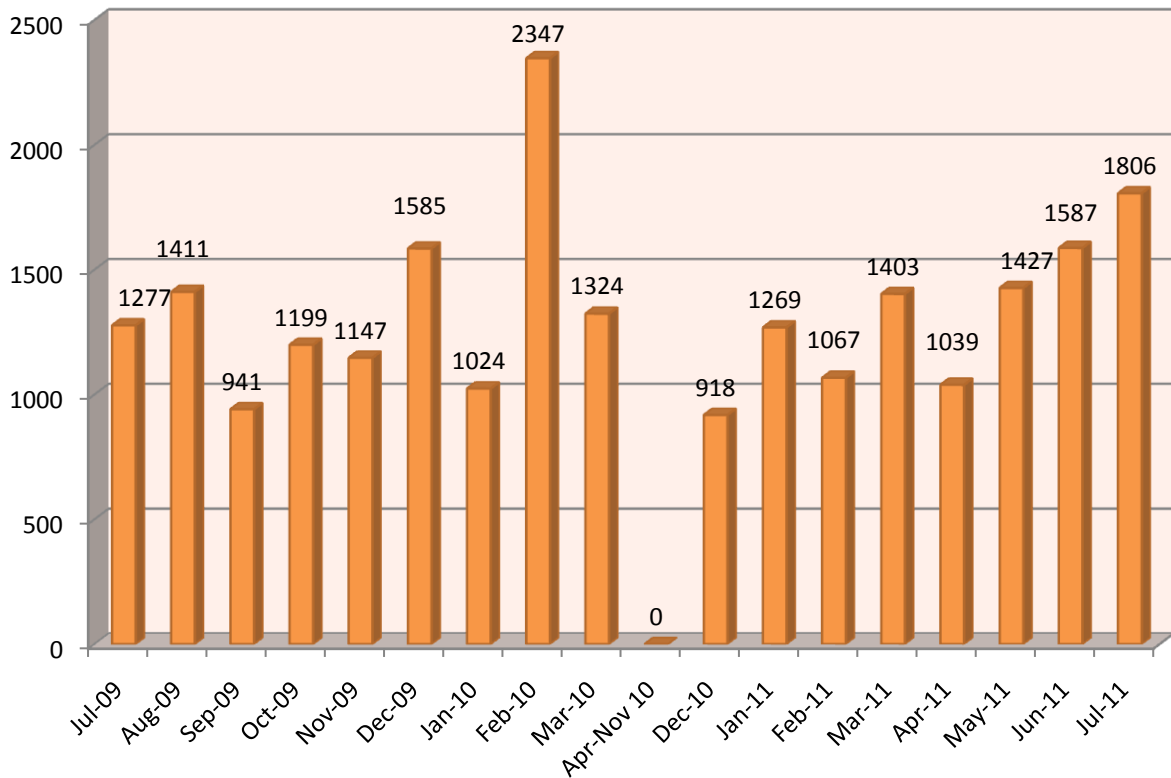

## www.matecnetworks.org Visits & Page Views (no bots)

## Digital Library Resources Added Per Month and Cumulative Total

## Full Resource Record Visits